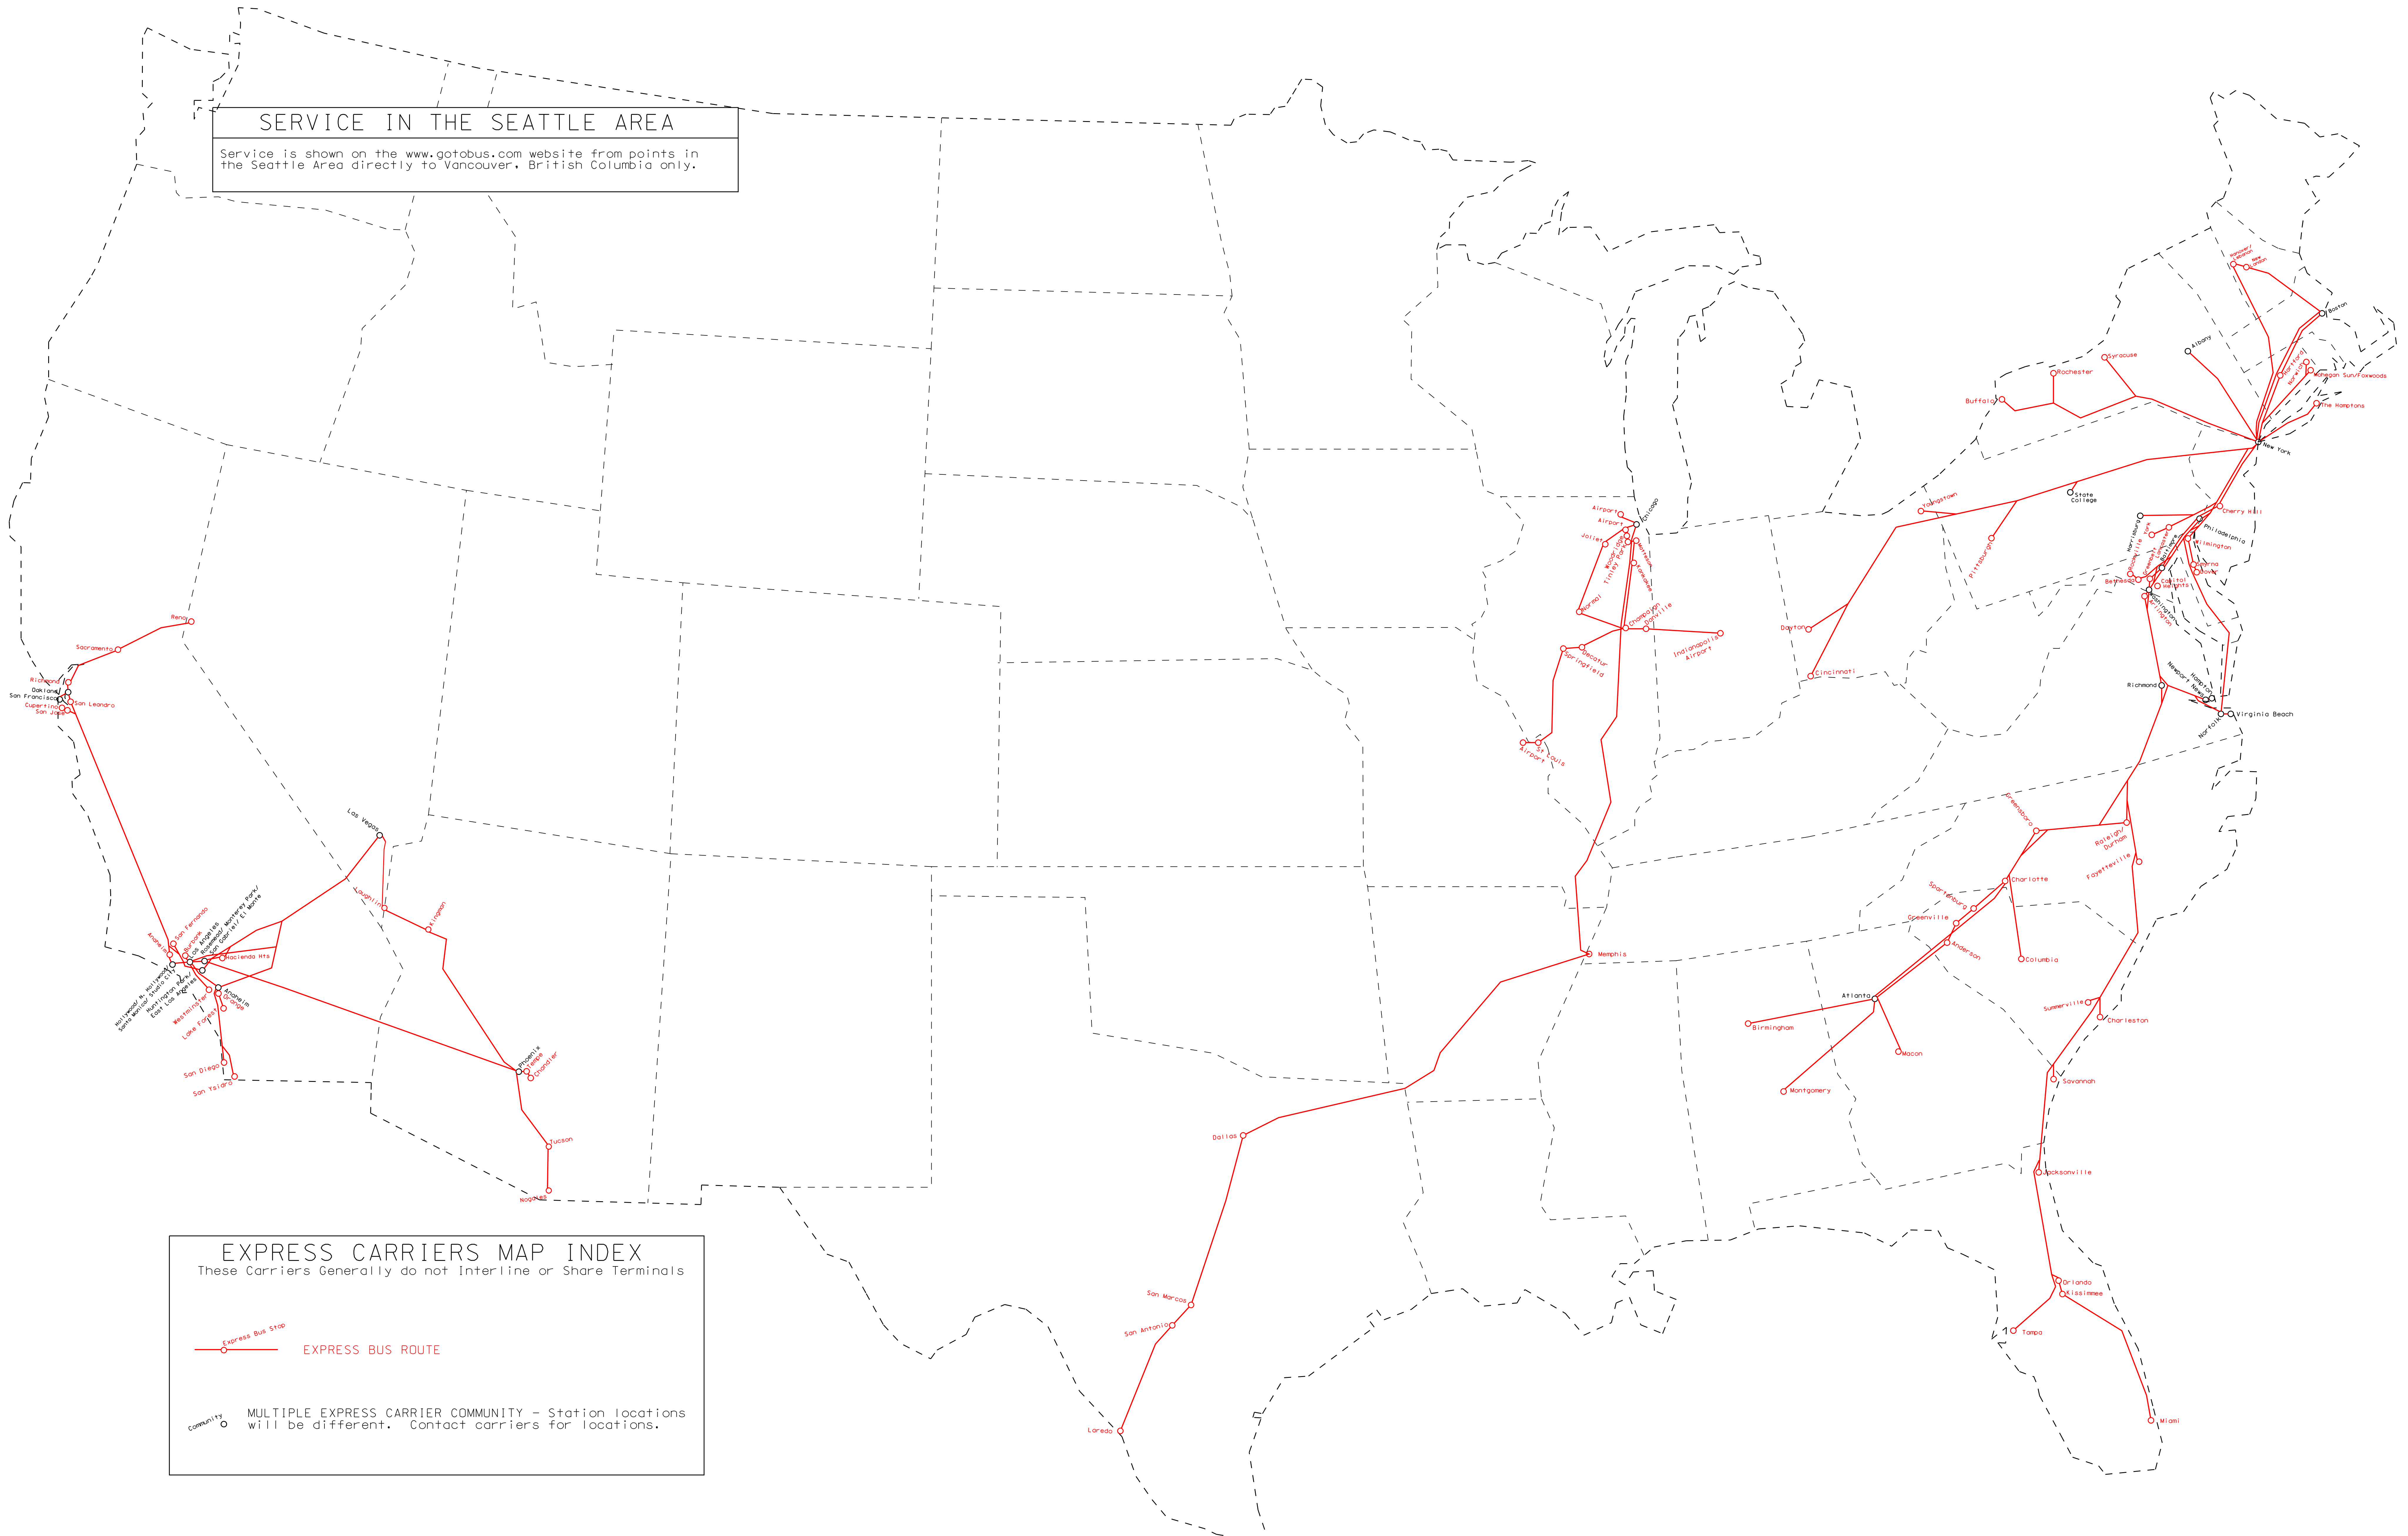

SERVICE IN THE SEATTLE AREA

Service is shown on the www.gotobus.com website from points in the Seattle Area directly to Vancouver. British Columbia only.

EXPRESS CARRIERS MAP INDEX

These Carriers Generally do not Interline or Share Terminals

Express Bus Stop
 EXPRESS BUS ROUTE

MULTIPLE EXPRESS CARRIER COMMUNITY - Station locations will be different. Contact carriers for locations.